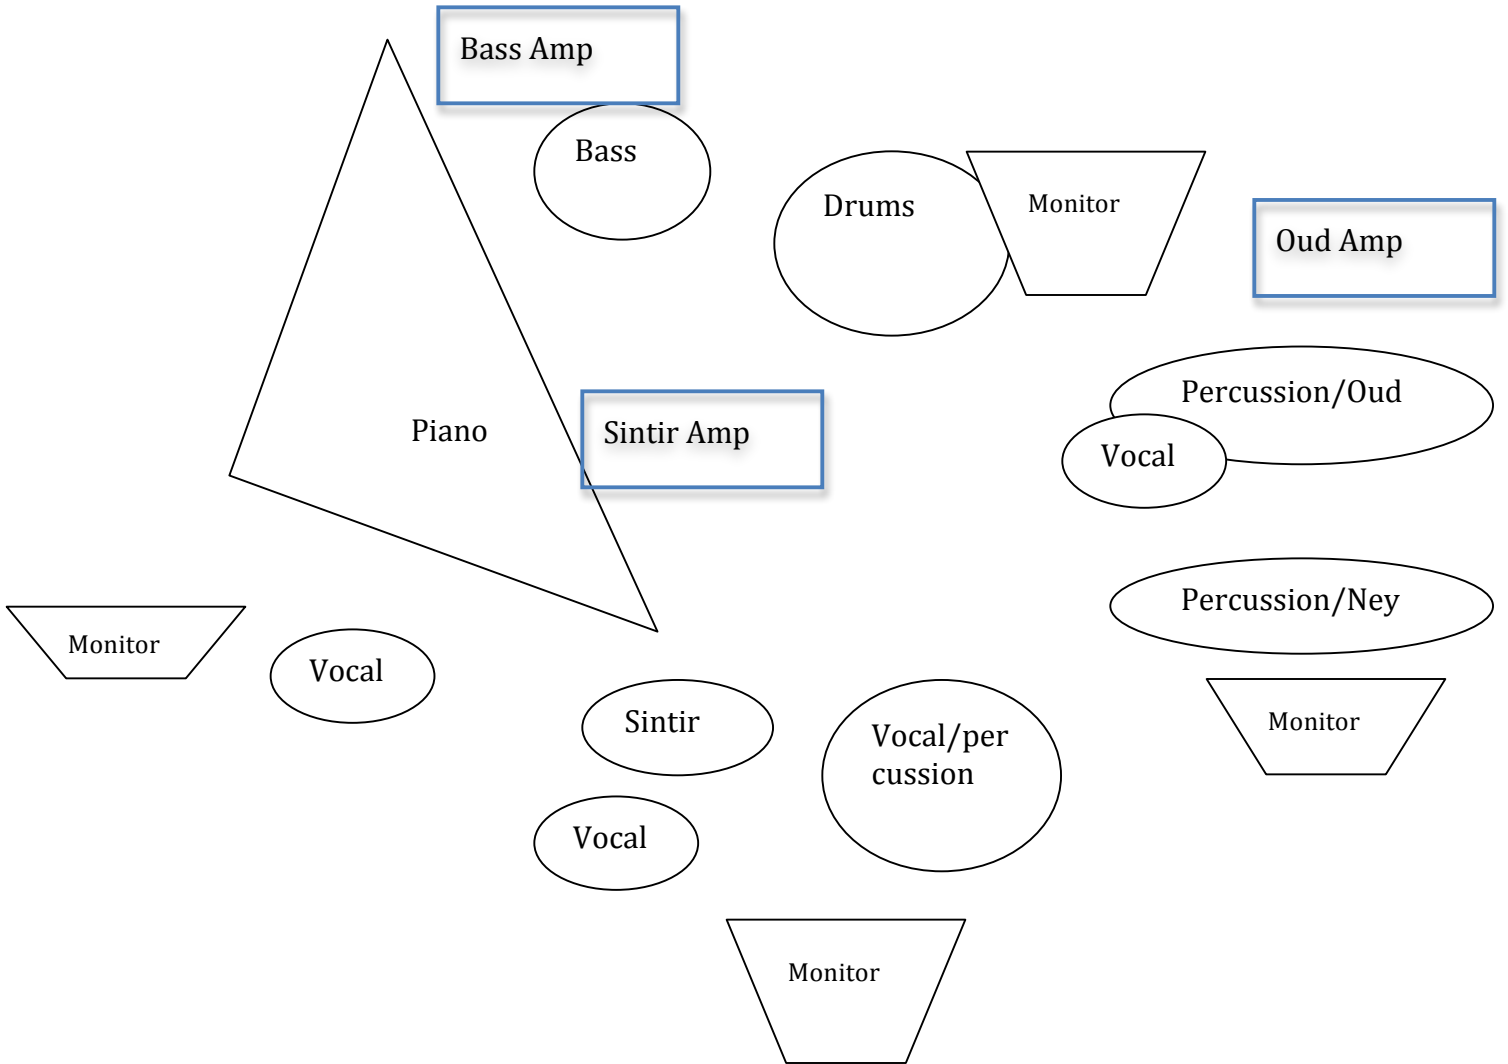

SSAHHA TECH RIDER
musicist@gmail.com
+1 661-755-6058

Piano: Grand or baby grand
Custom tuning the day of concert, ideally 2 tunings

Drums: Gretsch or Ludwig
22x18 bass drum
14" floor tom
16" floor tom
12x8 tom tom
2 cymbal stands, 1 high-hat stand + clutch
1 drum seat (throne), 1 bass drum pedal, 1 snare stand.

Bass: 1 upright bass

Bass Amp:

-David Eden WT 800 Bass amplifier
-Epifani 4 x 10 speaker cabinet
or
-Gallien Krueger Bass amplifier
-SWR 4 x 10

Sintir Amp:

-Gallien Krueger Bass amplifier
-SWR 4 x 10
or
-AER acoustic amp

Amp for Oud: AER acoustic amp

Mics:

-4 vocal mics
-1 mic for ney
-1 mic for Cajun
-2 mics for bendirs
-2 mics for piano